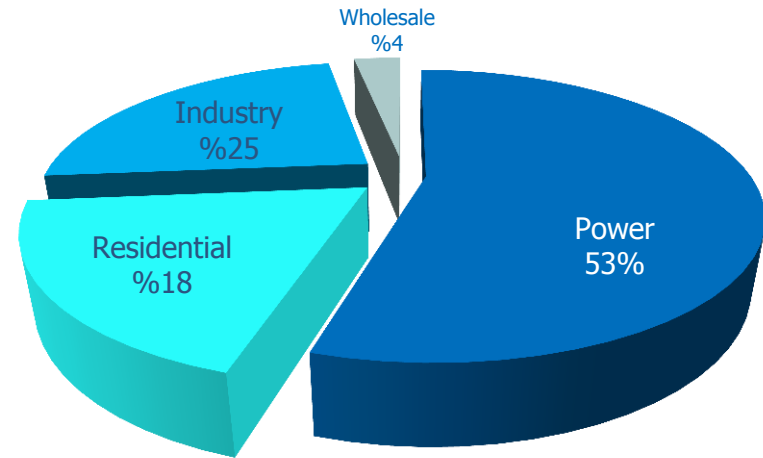

BOTAŞ Gas Sales (standard m³)

40.8 BCM 2014

38.0 BCM 2013

41.4 BCM 2012

36.1 BCM 2008

17.4 BCM 2002

0.5 BCM 1987

BOTAŞ Contracts by Countries

	BCMA	Start	Duration	Expiry
Algeria (LNG)	4.4	1994	20	2014
RF (West-2)	4.0	1998	23	2021
Nigeria (LNG)	1.2	1999	22	2021
Iran	10.0	2001	25	2026
RF (Blue Stream)	16.0	2003	25	2025
Azerbaijan (Phase I)	6.6	2007	15	2021
Azerbaijan (Phase II)	6.0	2018	15	2033
Turkmenistan	16.0	-	30	-
Greece (export)	0.75	2007	15	2021

Sales by Sectors-2014