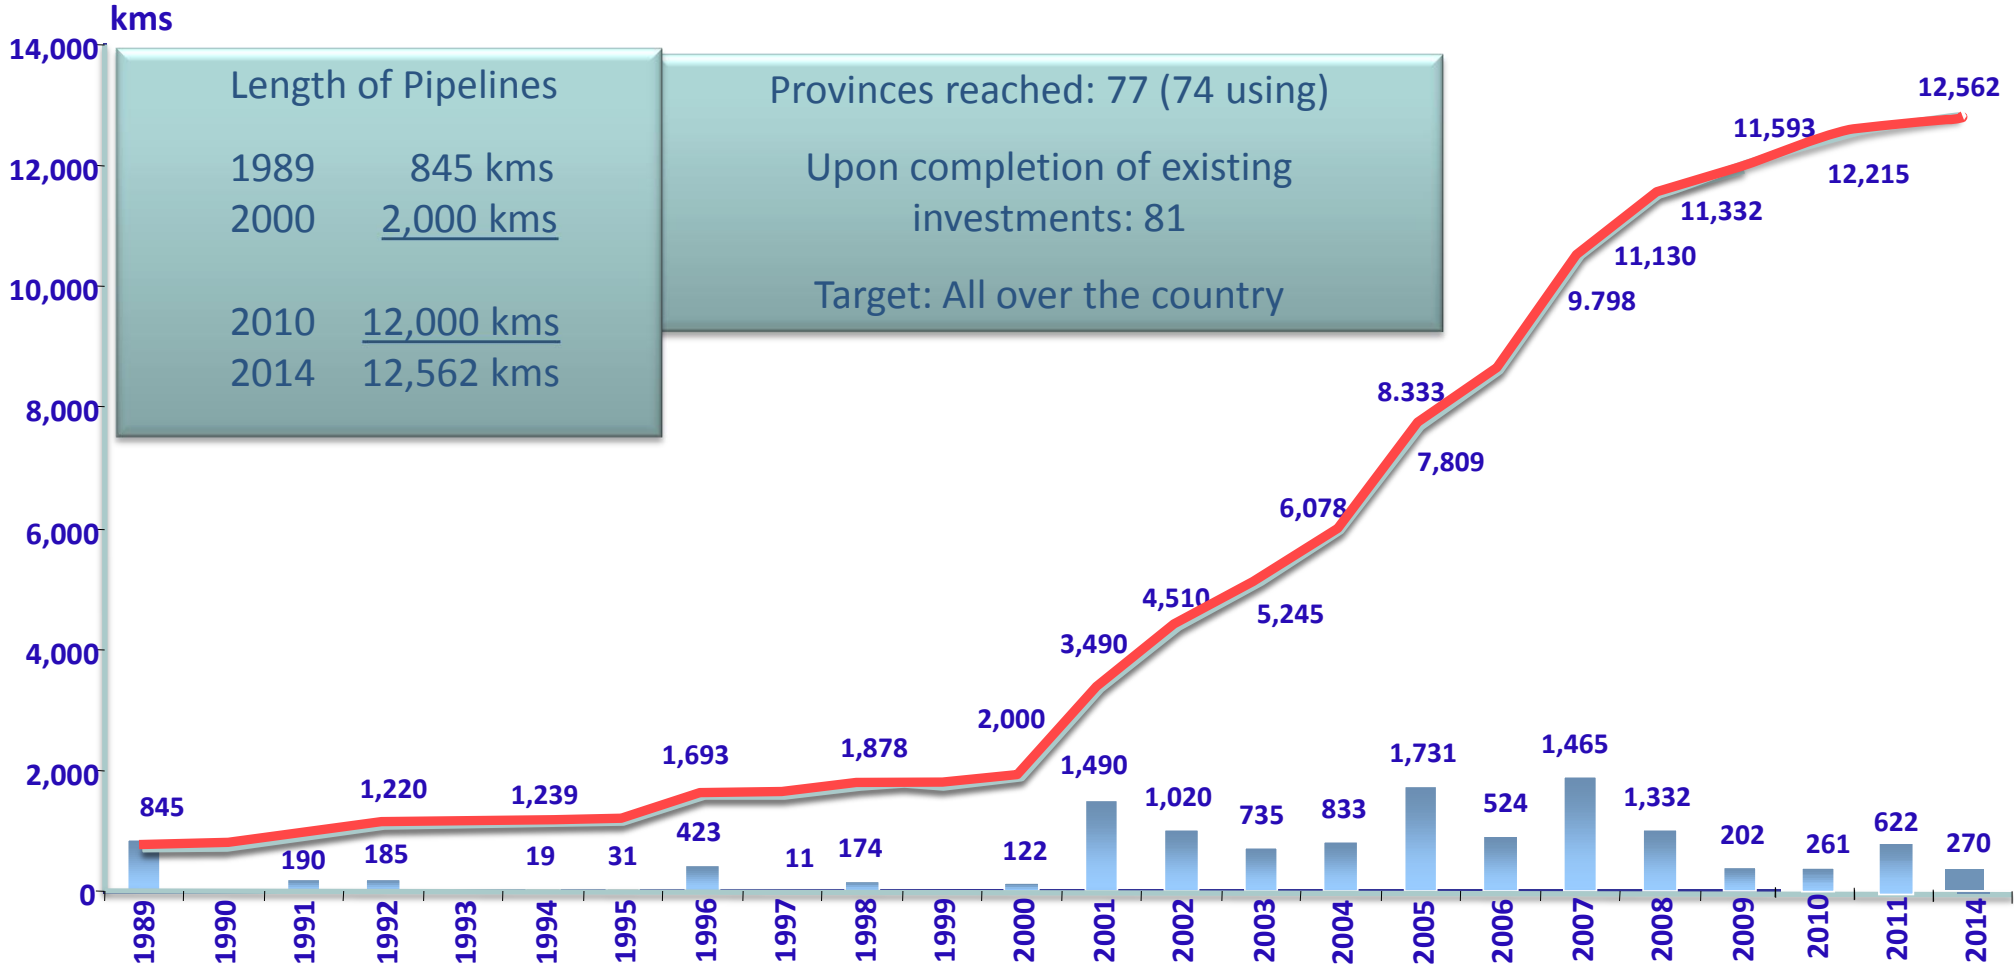

BOTAŞ High Pressure Natural Gas Pipeline System